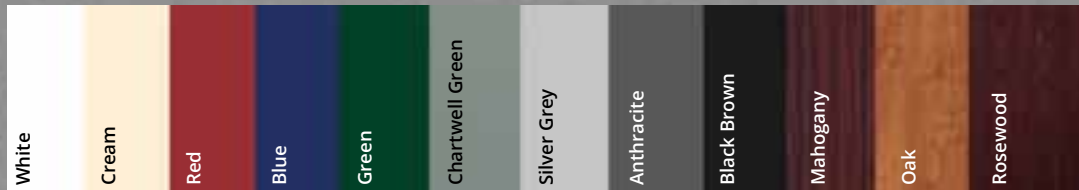

# Quarter Panels

Quarter Winchester

Quarter Cathedral

Quarter Manor

Quarter Elizabethan

# Half Panels

Hanover Half

Manor Half

Westminster Half

Buckingham Half

Abbey Half

Manor Half Inverted

Inverted moulds

## Colourgrain & Woodgrain Options

## Accessories

Our wide range of door furniture is available in a choice of white, black, gold and chrome colour options and will beautifully complement and personalise your chosen door.