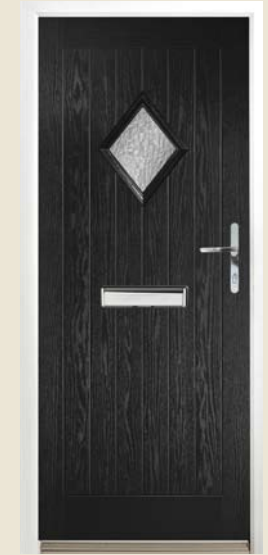

Rustic Cottage Diamond
Digital
Black