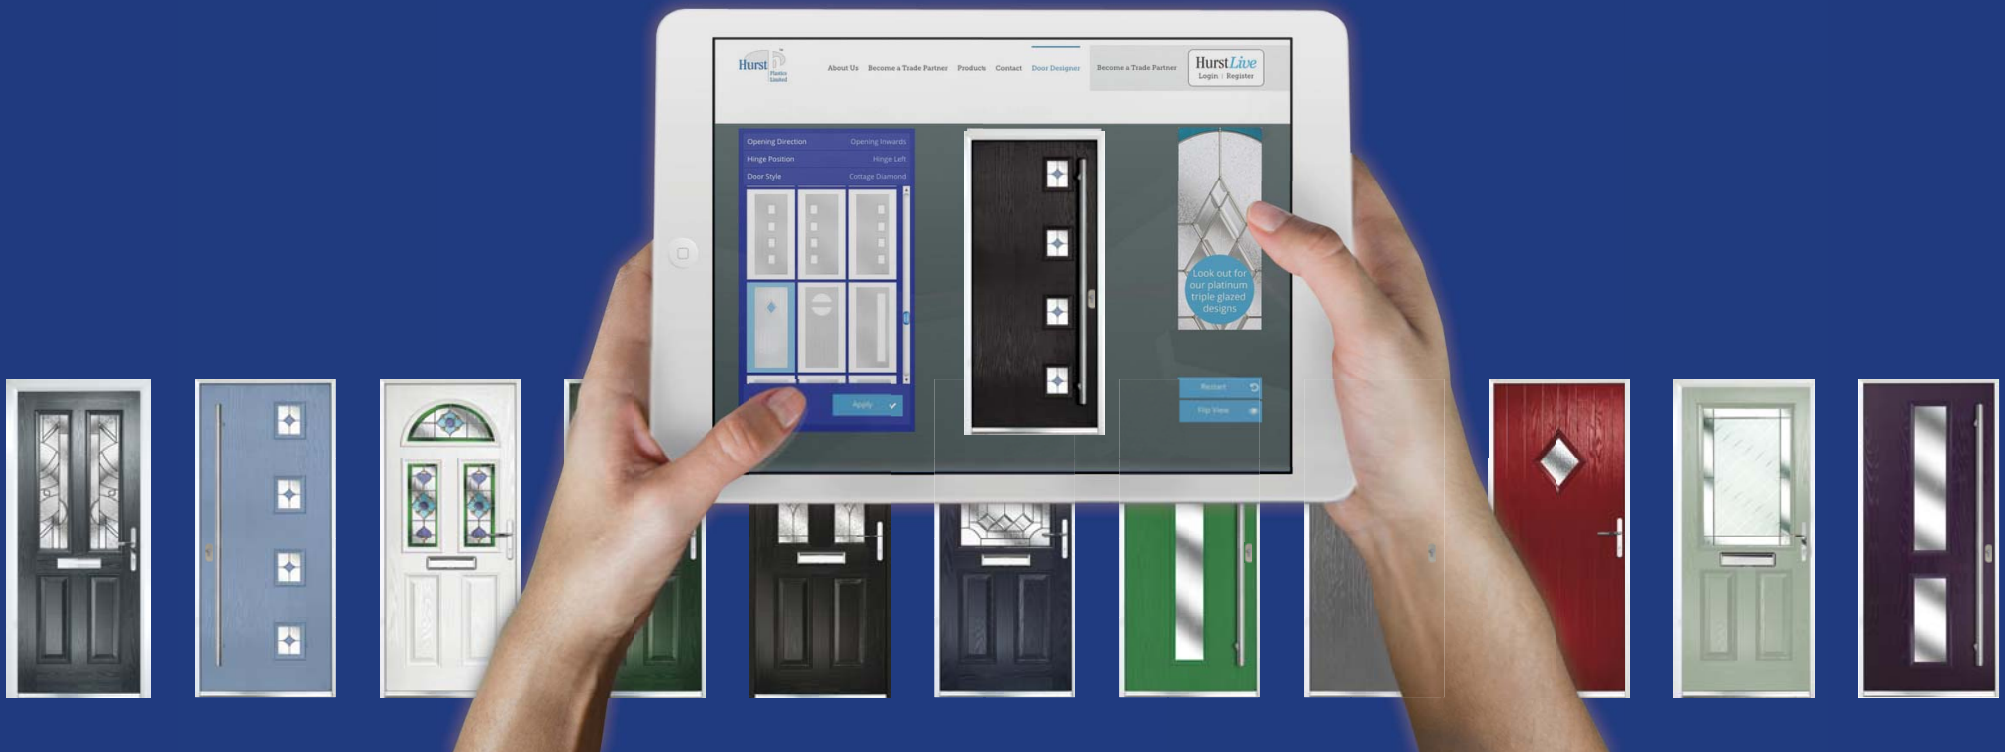

Design Your Perfect Door Online

Try our new online door designer and create the perfect composite door for your home.

www.hurst-plastics.co.uk

Unit 1, Kingston International Business Park, Somerden Road, Hedon Road, Hull, East Yorkshire, HU9 5PE

Tel: 01482 790790

Email: composite.sales@hurst-plastics.co.uk

Fax: 01482 707322

www.hurst-plastics.co.uk

With reference to product descriptions, colours, styles and features, every effort is made to ensure that the products we supply correspond as closely as possible to the examples shown in this brochure. Due to the limitations of the photographic and printing processes, colour illustrations should be used as a guide only. Hurst Plastics Limited provide a standard white door slab and cannot guarantee that the door slab will match any frame used. Due to a continuous development programme Hurst Plastics Limited reserve the right to alter specifications without prior notice. All specifications are correct at the time of going to print. Various door slab and glass images are supplied courtesy of Distinction Doors Limited. E. & O. E.