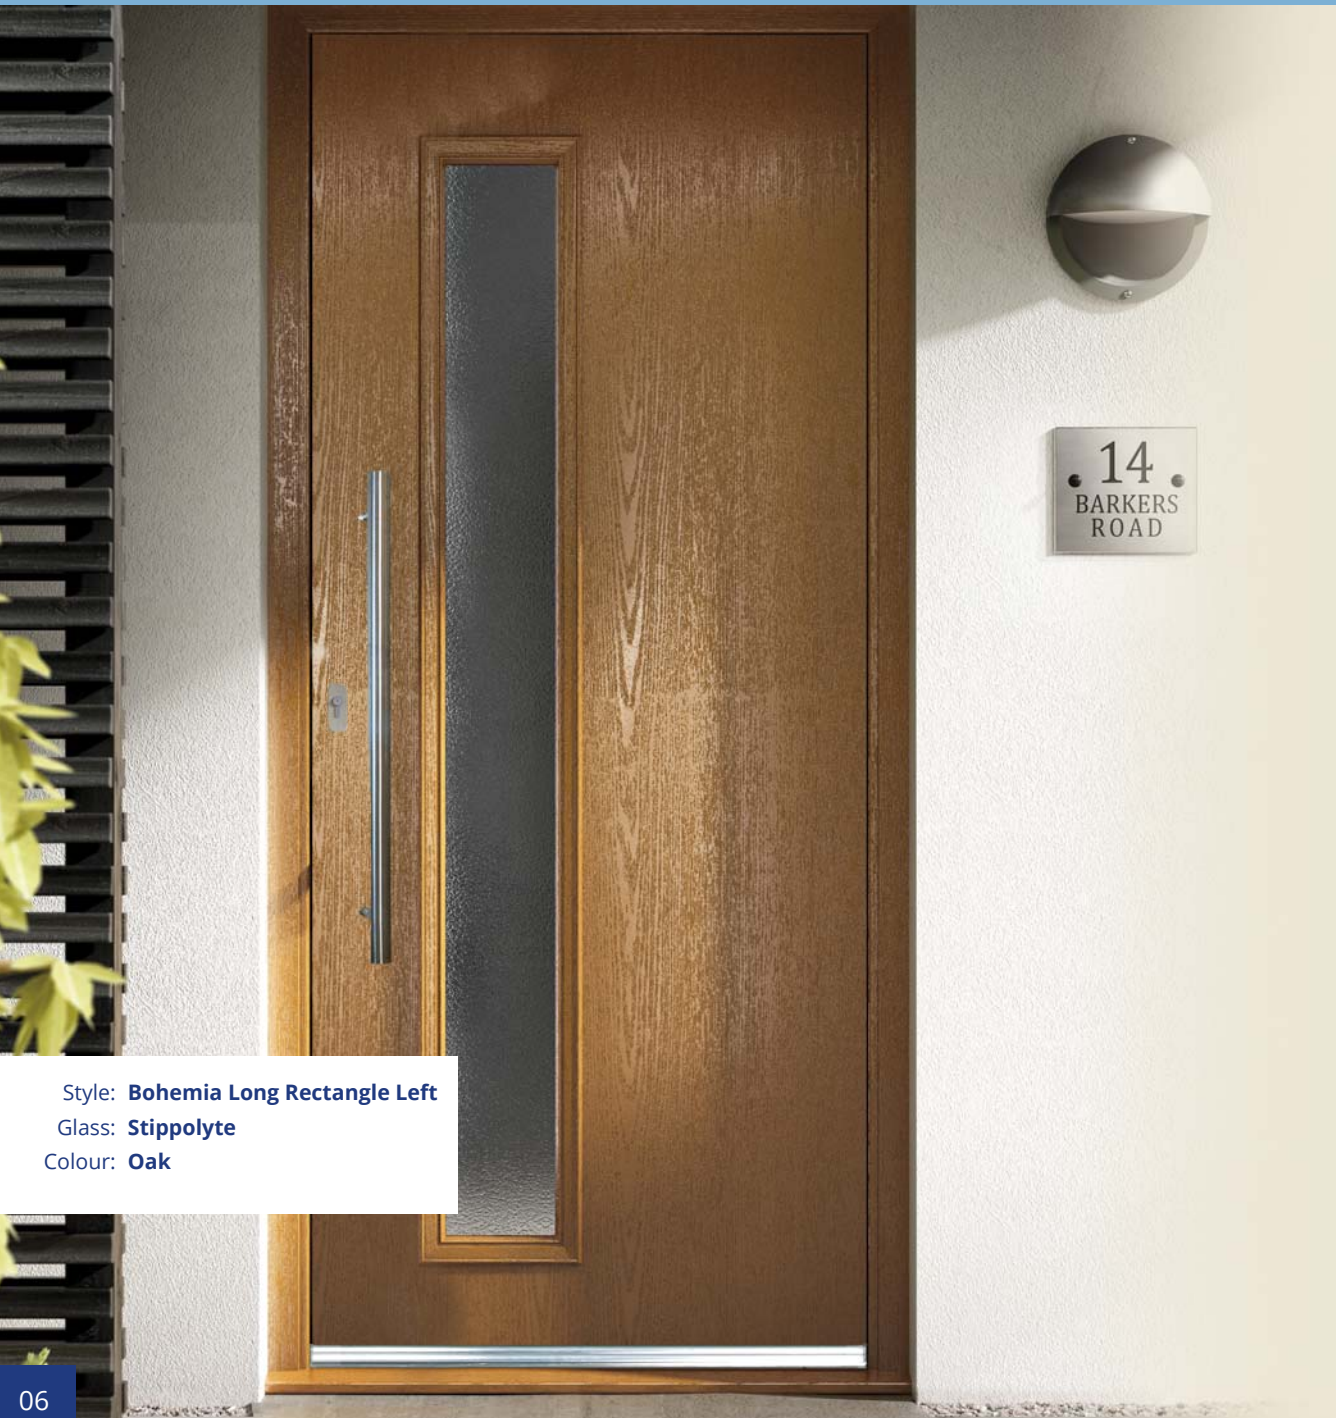

Style: **Bohemia Long Rectangle Left**
Glass: **Stippolyte**
Colour: **Oak**