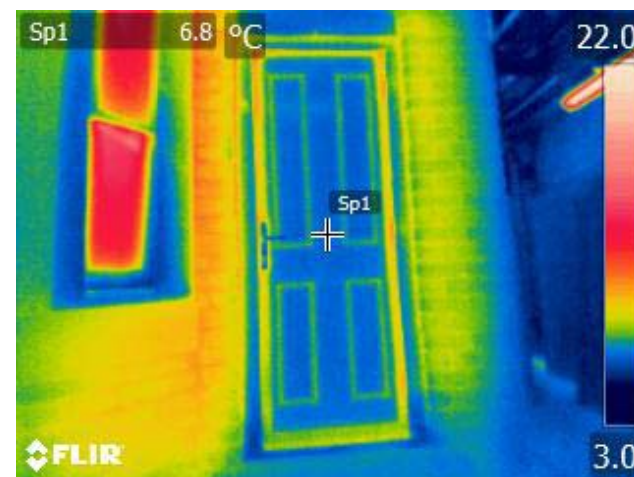

Our GRP composite door

The doors were tested at the University of Salford's Energy House. This is a typical Salford 1919 terraced house and its construction represents 21% of the UK's current housing stock. The house has been reconstructed in a fully environmentally controllable chamber, in which climatic conditions can be maintained, varied, repeated and patterns monitored. For the test, the inside temperature of the Energy House was 25C with an exterior temperature of 5C