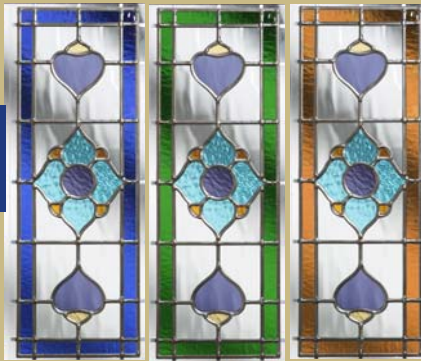

# glass colours & options

## Colour options

Kara

Grey Blue Green Red

Murano

Black Blue Green Red Purple

Fusion Jewel

Black/Beige Blue Green Red

Dorchester

Blue Green Amber

Hand-made by UK craftsmen to create the look of traditional stained glass windows, the Heritage Dorchester range is made from individual pieces of coloured and clear obscure glass cemented into lead grooves and protected between two sheets of clear toughened glass.