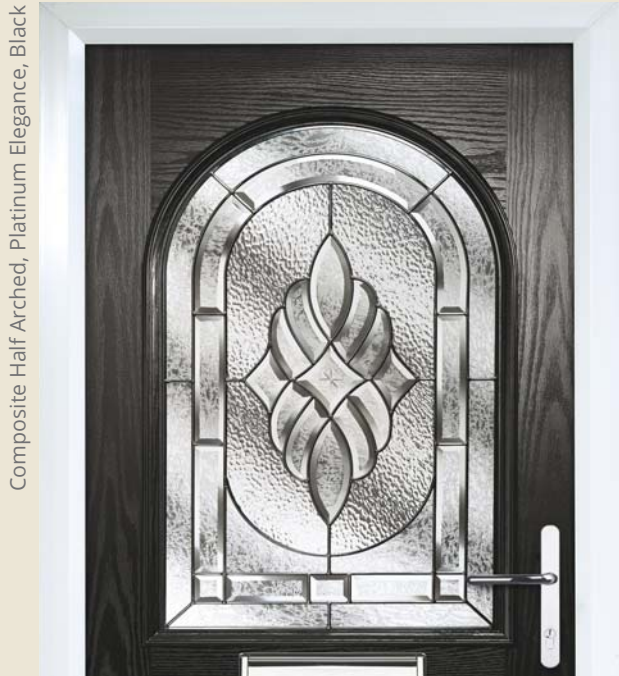

## Enclosed Mini-Blinds

An enclosed mini-blind is the perfect solution for controlling light and UV levels in your home - or simply giving you more privacy.

The mini-blind is enclosed within two panes of glass in an aluminium frame that will never need painting. It is controlled using a metallic tab rather than a traditional cord, so it is completely safe for children.

**Tilt Tab**  
Choose whether to have the blinds open or closed

Style: **Composite Half Arched**  
Glass: **Platinum Diamond**  
Colour: **Blue**

Composite Half Arched Georgian  
Minster  
Red

Composite Half Arched  
Fusion Jewel Green  
Green