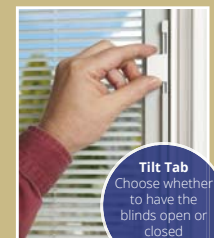

Tilt Tab
Choose whether to have the blinds open or closed