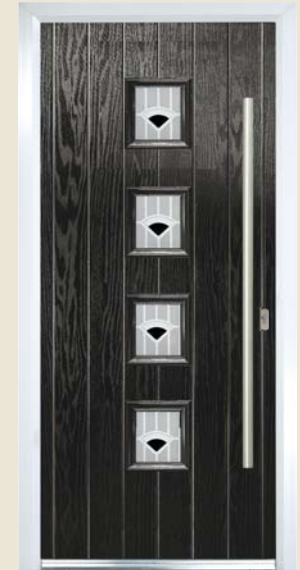

Cottage Four Rectangle
Murano Black
Black