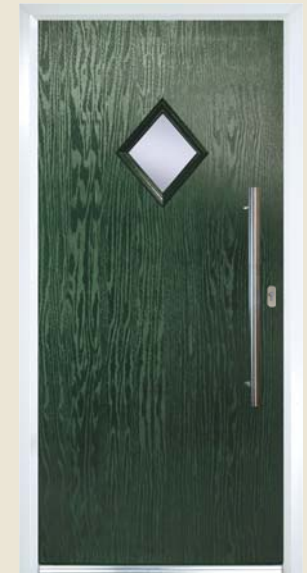

Bohemia Diamond
Stippolyte
Green