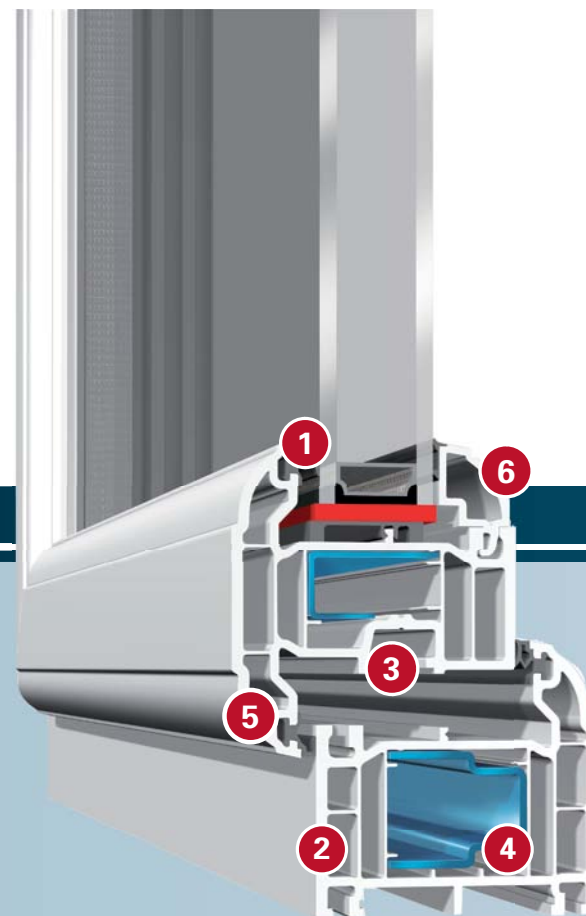

► KÖMMERLING O70 Gold. - Product features.

Not all PVCu window and door systems are the same and we've spent the last 40 years building an enviable reputation for innovation, quality and product design. Much like the German car industry is respected for its product development programme, we too have made the same impact in the construction and home improvement sectors.

The cross section of our O70 Gold system shown highlights a number of key features: