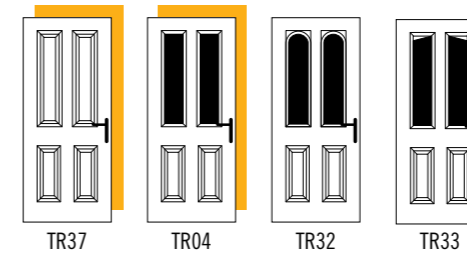

With four styles, a great number of glazing options and colour choices, the four panel Cézanne makes a smart addition to any home.

Truedor

THE FINE ART OF COMPOSITE DOORS

TRADITIONAL RANGE

CÉZANNE