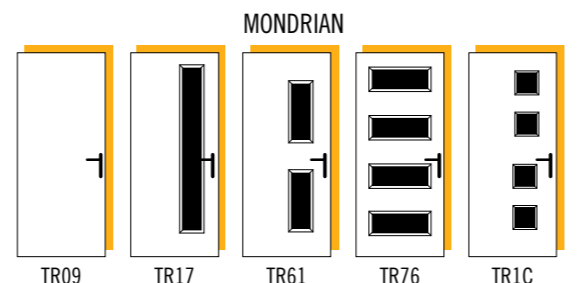

TRADITIONAL RANGE PAGE 06

HARMONY GLASS RANGE PAGE 22

CONTEMPORARY RANGE PAGE 32

COTTAGE RANGE PAGE 24

STANDARD RANGE

EXTENDED RANGE

PREMIUM EXTENDED RANGE

Truedor offer a range of clear and patterned obscure glass options, allowing privacy and maximum light into your home.