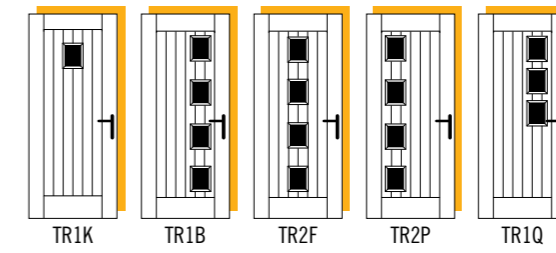

The Turner range brings a sense of the countryside to any home with a solid wood-look finish, it delivers substance without losing any of the style.

Truedor

THE FINE ART OF COMPOSITE DOORS

COTTAGE RANGE

TURNER