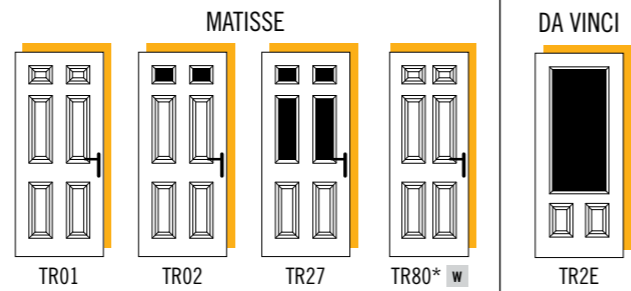

TRADITIONAL RANGE PAGE 06

HARMONY GLASS RANGE PAGE 22

CONTEMPORARY RANGE PAGE 32

COTTAGE RANGE PAGE 24

STANDARD RANGE

EXTENDED RANGE

PREMIUM EXTENDED RANGE

Truedor offer a range of clear and patterned obscure glass options, allowing privacy and maximum light into your home.