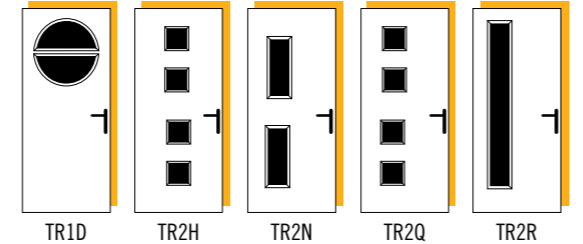

TRADITIONAL RANGE PAGE 06

HARMONY GLASS RANGE PAGE 22

CONTEMPORARY RANGE PAGE 32

COTTAGE RANGE PAGE 24

STANDARD RANGE

EXTENDED RANGE

PREMIUM EXTENDED RANGE

Truedor offer a range of clear and patterned obscure glass options, allowing privacy and maximum light into your home.