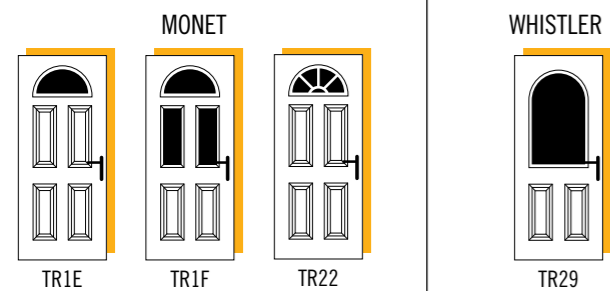

TRADITIONAL RANGE PAGE 06

HARMONY GLASS RANGE PAGE 22

CONTEMPORARY RANGE PAGE 32

COTTAGE RANGE PAGE 24

STANDARD RANGE

EXTENDED RANGE

PREMIUM EXTENDED RANGE

Truedor offer a range of clear and patterned obscure glass options, allowing privacy and maximum light into your home.