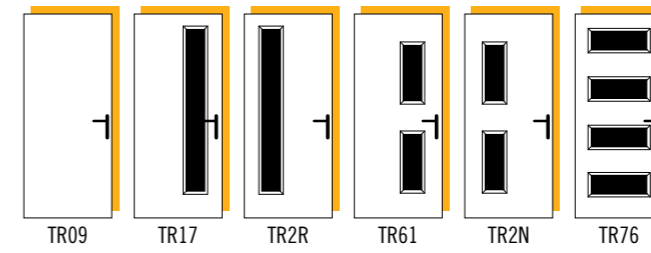

With a selection of smart styles to choose from, the Mondrian is the definition of modernity. This door makes a focal point of its stunning geometric glazing, providing even more kerb appeal for your home.

Truedor

THE FINE ART OF COMPOSITE DOORS

CONTEMPORARY RANGE

MONDRIAN