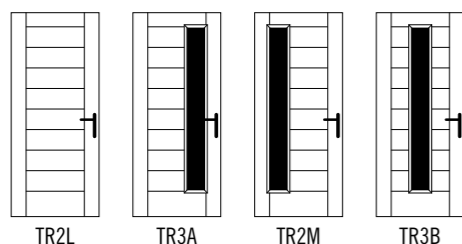

GEORGE CLARKE INTRODUCES THE

CONTEMPORARY RANGE

CONTEMPORARY
RANGE

There has been a significant number of new homes built over the last 50 years. Often, these more modern homes need doors and windows that are in keeping with the surrounding architecture.

There is an increasing number of exciting, contemporary doors available to homeowners looking to give their house a clean, fresh look. These ultra-new door styles provide instant sophistication to a home.

The Contemporary Range for a truly modern door. Your front door provides the best security for your castle. It protects you from the extremes of British weather and should offer true durability.

Choosing a new front door is a decision you may only make once for in your home and you need to make it with confidence.

Every door in the Truedor range is made from GRP glass-reinforced polymer. This material is strong, long-lasting and affordable.

Aside from those benefits, there are many practical reasons why we choose to work with it. GRP composite won't warp or split and can combine traditional wood aesthetics with low maintenance technology. With none of the disadvantages of timber but the same aesthetic appeal, why would we use anything else?

Across the exquisite Mondrian and Goya collections in the Truedor Contemporary range, there are many smart door styles to choose from.

Side and top panels surrounding your door frame can compliment a contemporary door style and allow more light into the hallway. If a Contemporary door style feels like a radical departure for you, try the Truedor online door designer to test out the Mondrian and Goya in different colours. Add one of the many different glass options that are available to see how, with your own personal touch, a Contemporary door can suit your home.