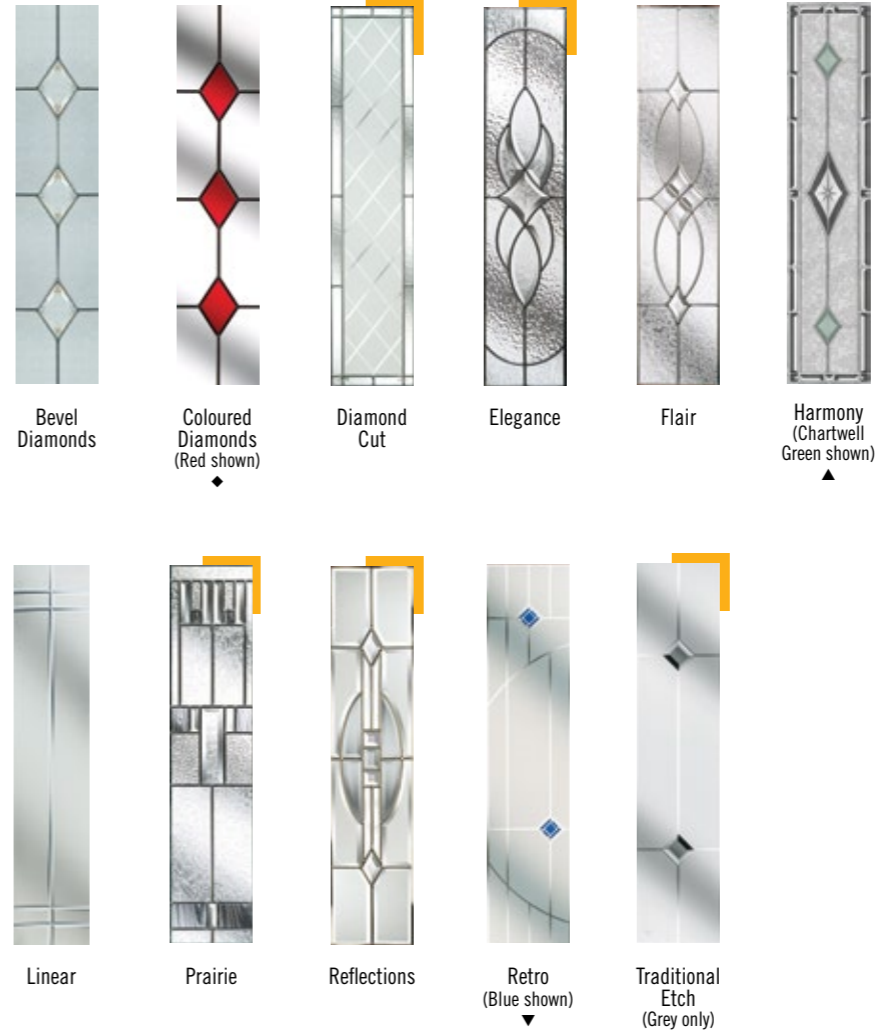

ANTHRACITE GREY

BROWN BLACK

CHOOSE YOUR OWN RAL COLOUR ▾

DECORATIVE GLAZING OPTIONS

AVAILABLE GLAZING

- TR04 Bevel Diamonds / Clear / Coloured Diamonds / Diamond Cut / Diamond Lead / Elegance / Flair / Harmony / Linear / Obscure / Prairie / Reflections / Retro / Square Lead / Traditional Etch
- TR32 Bevel Diamonds / Coloured Diamonds / Clear / Diamond Lead / Flair / Obscure / Retro / Square Lead / Traditional Etch
- TR33 Bevel Diamonds / Coloured Diamonds / Clear / Diamond Lead / Flair / Obscure / Retro / Square Lead / Traditional Etch