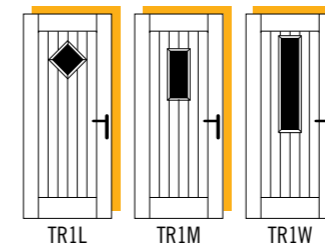

A natural wood effect door for added authenticity, Truedor makes it possible to put a totally modern door on to any character property.

Truedor

THE FINE ART OF COMPOSITE DOORS

COTTAGE RANGE

TURNER