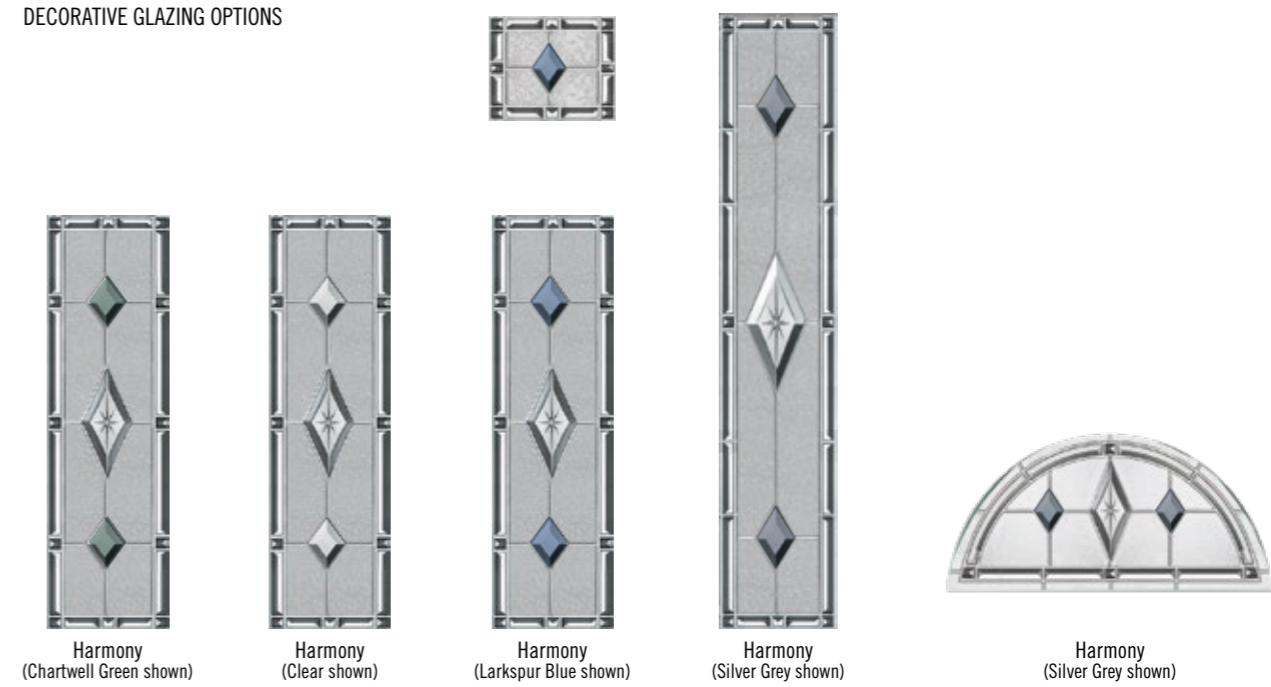

DECORATIVE GLAZING OPTIONS