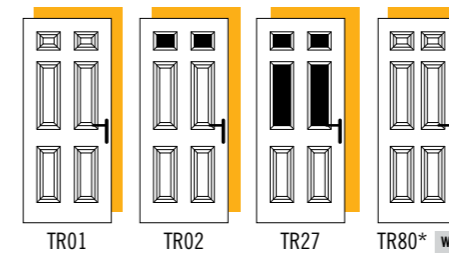

Available in four styles, all Matisse doors have six panels, with the option to glaze either two or four of the panels. A truly versatile door.

Truedor

THE FINE ART OF COMPOSITE DOORS

TRADITIONAL RANGE

MATISSE