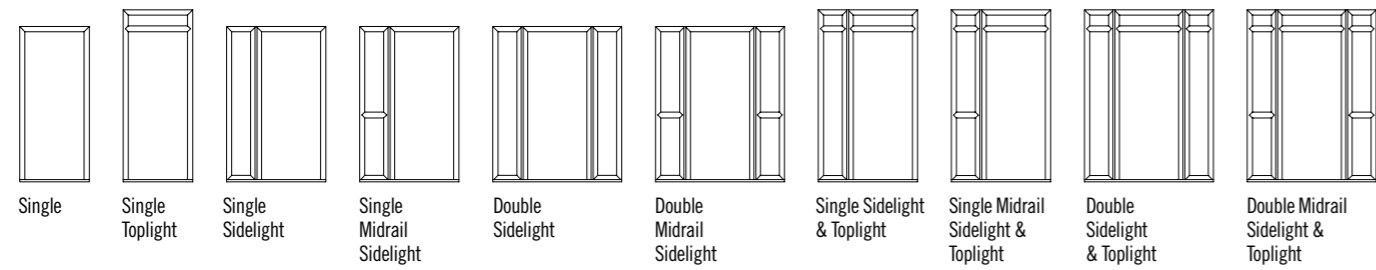

FRAME OPTIONS

FRAME DETAILS

MAXIMUM & MINIMUM SIZES WITHOUT FRAME EXTENDERS				
SINGLE DOORSETS	LOW ALUMINIUM THRESHOLD		4 SIDED PVCu FRAME	
	No Sill	Standard PVCu Sill	No Sill	Standard PVCu Sill
Min Height (mm)	1924	1954	1953	1983
Max Height (mm)	2072	2102	2101	2131
STANDARD DOOR				
Min Width (mm)	836	836	836	836
Max Width (mm)	1002	1002	1002	1002
REMBRANDT DOOR				
Min Width (mm)	883	883	883	883
Max Width (mm)	1002	1002	1002	1002
NARROW DOORS (TR36 TR80)				
Min Width (mm)	774	774	774	774
Max Width (mm)	850	850	850	850

w AVAILABLE IN WHITE ONLY

FOILED FRAME STANDARD COLOURS (Internal white only. Hinged open in only)

FRAME					
DOOR	BROWN BLACK	ANTHRACITE GREY	CREAM	CHARTWELL GREEN	SLATE GREY

WOODSTAIN COLOURS (Internal colour matched or white)

FRAME		
DOOR	ROSEWOOD	GOLDEN OAK

ASSUMPTIONS

1. The above is for the Spectus Elite 70 PVCu section only.
2. As we are constantly working to improve our products, these sizes may change.
3. Sizes are given for guidance only.
4. Certain designs do differ from this so please check before ordering.

Due to the difference of materials we cannot guarantee an exact match in colour or texture of stained or painted doors to these foiled frames.

SIDE PANELS & TOPLIGHTS

For added individuality or to replace your doorset like for like, we offer fully glazed sidelights or toplights, or composite sidepanels to match the door. These are all available as single or as a pair in a variety of styles.