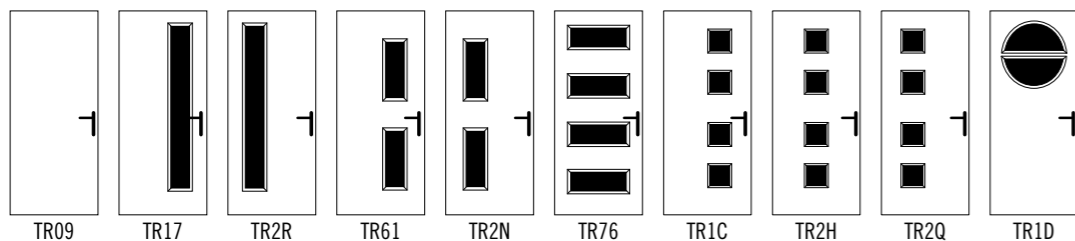

GEORGE CLARKE INTRODUCES THE

CONTEMPORARY RANGE

CONTEMPORARY
RANGE

There has been a significant number of new homes built over the last 50 years. Often, these more modern homes need doors and windows that are in keeping with the surrounding architecture.

There is an increasing number of exciting, contemporary doors available to homeowners looking to give their house a clean, fresh look. These ultra-new door styles provide instant sophistication to a home.

The Contemporary Range for a truly modern door. Your front door provides the best security for your castle. It protects you from the extremes of British weather and should offer true durability.

Choosing a new front door is a decision you may only make once for in your home and you need to make it with confidence.

Every door in the Truedor range is made from GRP glass-reinforced polymer. This material is strong, long-lasting and affordable.

Aside from those benefits, there are many practical reasons why we choose to work with it. GRP composite won't warp or split and can combine traditional wood aesthetics with low maintenance technology. With none of the disadvantages of timber but the same aesthetic appeal, why would we use anything else?

Across the exquisite Mondrian and Goya collections in the Truedor Contemporary range, there are many smart door styles to choose from.

Side and top panels surrounding your door frame can compliment a contemporary door style and allow more light into the hallway. If a Contemporary door style feels like a radical departure for you, try the Truedor online door designer to test out the Mondrian and Goya in different colours. Add one of the many different glass options that are available to see how, with your own personal touch, a Contemporary door can suit your home.