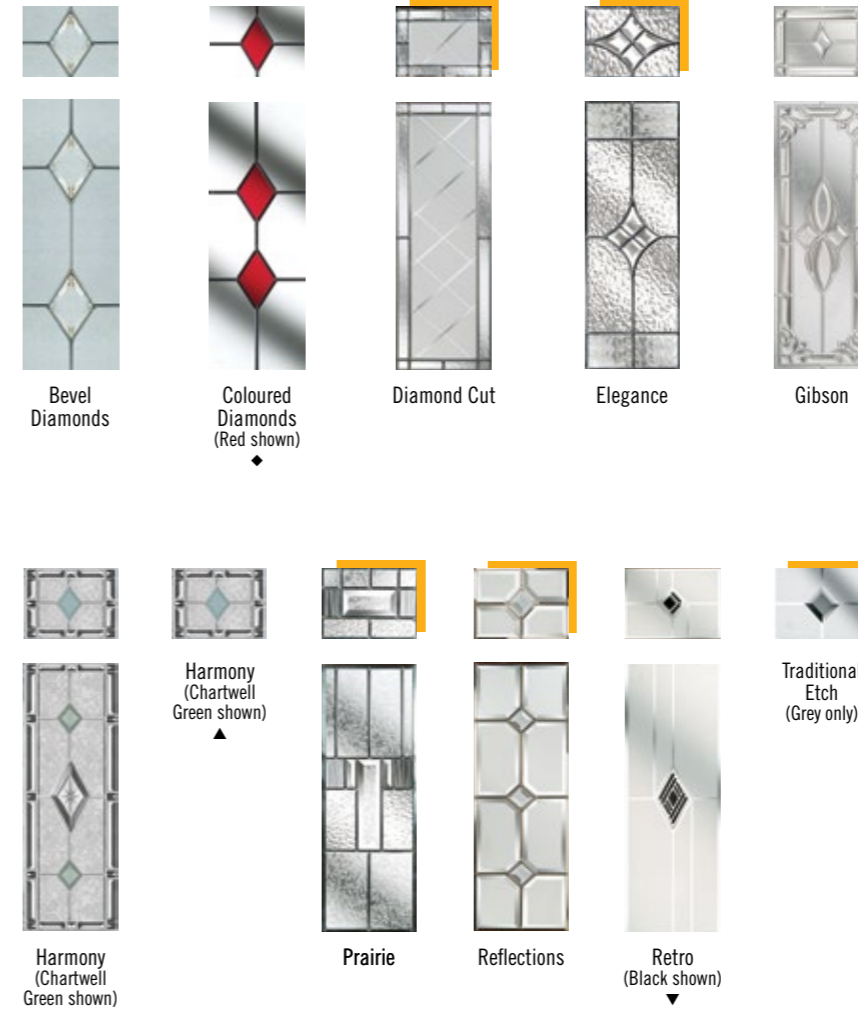

DESERT SAND

CAMOUFLAGE BEIGE

WINE RED

SILVER GREY

ANTHRACITE GREY

BROWN BLACK

CHOOSE YOUR OWN RAL COLOUR ▾

DECORATIVE GLAZING OPTIONS

AVAILABLE GLAZING

- TR02 Bevel Diamonds / Clear / Coloured Diamonds / Diamond Cut / Diamond Lead / Elegance / Gibson / Harmony / Obscure / Prairie / Reflections / Retro / Square Lead / Traditional Etch
- TR27 Bevel Diamonds / Clear / Coloured Diamonds / Diamond Cut / Diamond Lead / Elegance / Gibson / Harmony / Obscure / Prairie / Reflections / Retro / Square Lead