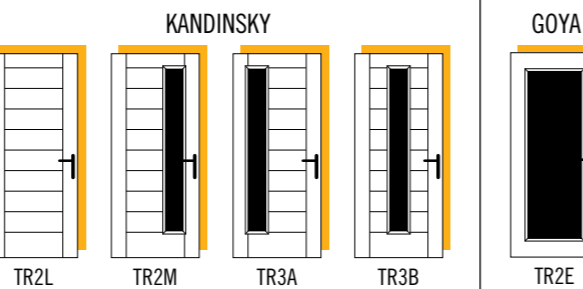

TRADITIONAL RANGE PAGE 06

HARMONY GLASS RANGE PAGE 22

CONTEMPORARY RANGE PAGE 32

COTTAGE RANGE PAGE 24

STANDARD RANGE

EXTENDED RANGE

PREMIUM EXTENDED RANGE

Truedor offer a range of clear and patterned obscure glass options, allowing privacy and maximum light into your home.