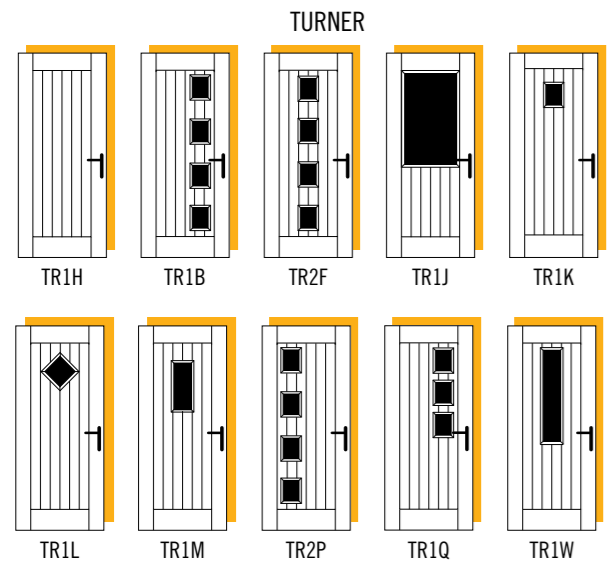

TRADITIONAL RANGE PAGE 06

HARMONY GLASS RANGE PAGE 22

CONTEMPORARY RANGE PAGE 32

COTTAGE RANGE PAGE 24

STANDARD RANGE

EXTENDED RANGE

PREMIUM EXTENDED RANGE

Truedor offer a range of clear and patterned obscure glass options, allowing privacy and maximum light into your home.