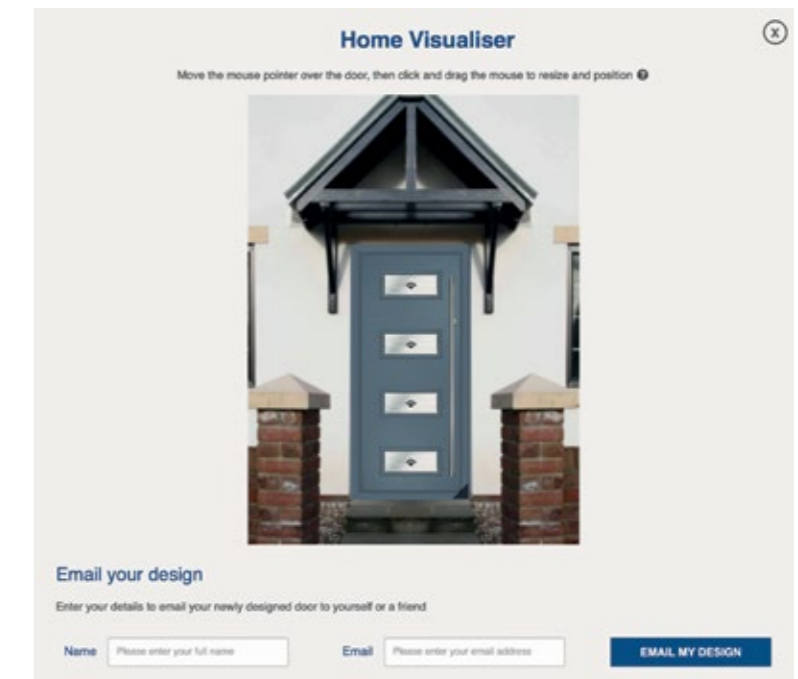

Due to the difference of materials we cannot guarantee an exact match in colour or texture of stained or painted doors to these foiled frames.

SIDE PANELS & TOPLIGHTS

For added individuality or to replace your doorset like for like, we offer fully glazed sidelights or toplights, or composite sidepanels to match the door. These are all available as single or as a pair in a variety of styles.

MATCHING SIDE PANELS (438mm including couplers)

Available as Secured by Design, see page 53 for more details.

MIDRAIL SIDELIGHT

TOPLIGHT

DOUBLE COMPOSITE SIDE PANELS

DESIGN YOUR OWN BESPOKE TRUEDOR AND SEE HOW IT LOOKS ON YOUR HOME

Our fantastic on-line door designer allows you to design your door prior to ordering and to visualise how your home will look with your brand new Truedor fitted.

Visit: www.truedor.co.uk

1. Design your Truedor
2. Take a picture of your own home and upload it
3. Use our on-line visualiser to see how your home will look with your chosen door fitted