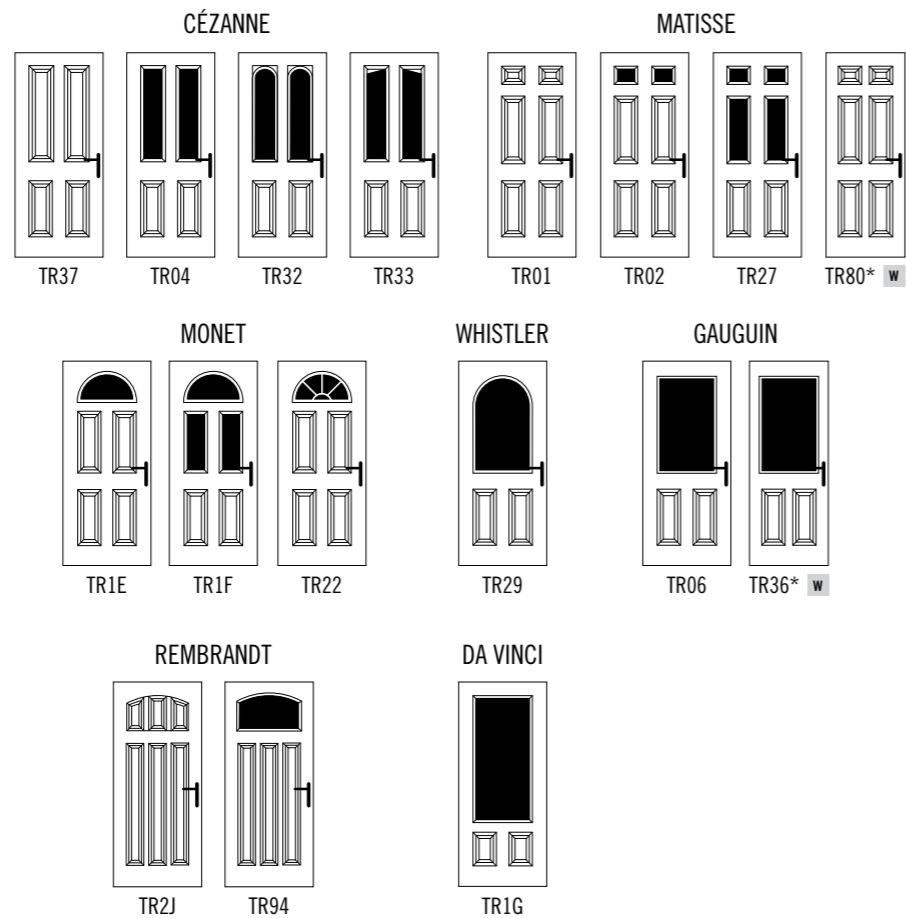

Whether you live on a Victorian terrace or a modern development, your home is as individual as you are and deserves a front door that makes a unique statement about you. By choosing a modern, composite door you can benefit from a vast range of styles, colours, glass options and handles, and what's more, every door is made to measure.

There is something of the traditionalist in all of us, as we celebrate the strengths of British culture such as art, design and manufacturing in the furnishing of our homes. Crafted in Britain, all our Traditional doors are finished to perfection.

From the style and colour to the choice of glass and handles, you can select from an impressive array of options to create your own bespoke door.

Knowing where to start in choosing the right door for you can be a daunting prospect, but with Truedor, it's easy.

The Truedor online door designer is a step-by-step guide to designing your bespoke Truedor. First choose a door style, then play with different glazing and colour options until the online designer even enables you to view your preferred door on an image of your own home.

The different door styles in the Traditional range marry timeless elegance and classic design. From the beautifully understated, four panel Cézanne to the striking and robust Rembrandt, these versatile doors suit a wide variety of homes.