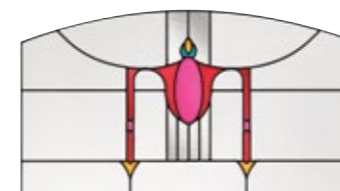

Victoriana Red