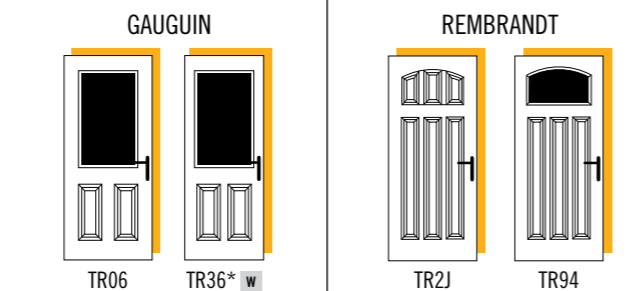

TRADITIONAL RANGE PAGE 06

HARMONY GLASS RANGE PAGE 22

CONTEMPORARY RANGE PAGE 32

COTTAGE RANGE PAGE 24

STANDARD RANGE

EXTENDED RANGE

PREMIUM EXTENDED RANGE

Truedor offer a range of clear and patterned obscure glass options, allowing privacy and maximum light into your home.