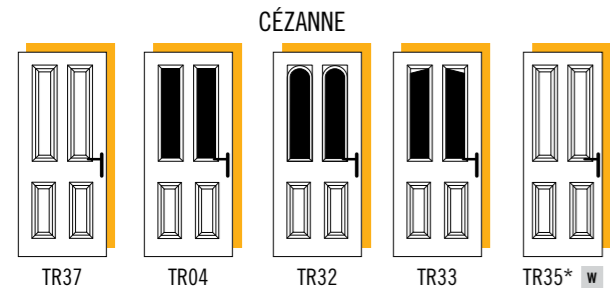

TRADITIONAL RANGE PAGE 06

HARMONY GLASS RANGE PAGE 22

CONTEMPORARY RANGE PAGE 32

COTTAGE RANGE PAGE 24

STANDARD RANGE

EXTENDED RANGE

PREMIUM EXTENDED RANGE

Truedor offer a range of clear and patterned obscure glass options, allowing privacy and maximum light into your home.