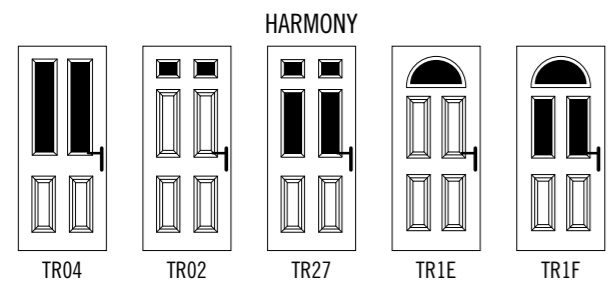

TRADITIONAL RANGE PAGE 06

HARMONY GLASS RANGE PAGE 22

CONTEMPORARY RANGE PAGE 32

COTTAGE RANGE PAGE 24

STANDARD RANGE

EXTENDED RANGE

PREMIUM EXTENDED RANGE

Truedor offer a range of clear and patterned obscure glass options, allowing privacy and maximum light into your home.