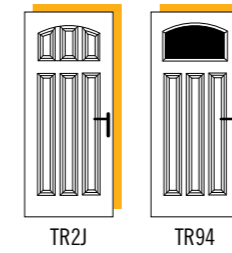

An example of truly traditional values. The Rembrandt is a solid door, save for an exquisitely eye-catching glazed panel around head height which can be used to feature the house number, or choose one of our other beautiful glass designs.

Truedor

THE FINE ART OF COMPOSITE DOORS

TR2J

TR94

TRADITIONAL RANGE

REMBRANDT