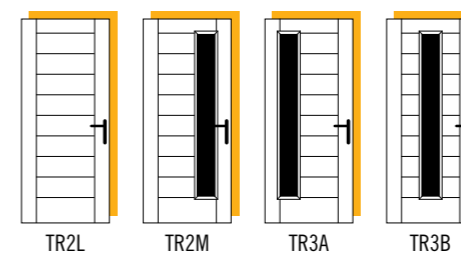

The stylish Kandinsky door provides instant sophistication to any home. This contemporary door is available with left, right or centred contemporary glazed panels, or can be ordered as a solid door for complete privacy. Which one will you choose?

Truedor

THE FINE ART OF COMPOSITE DOORS

CONTEMPORARY RANGE

KANDINSKY