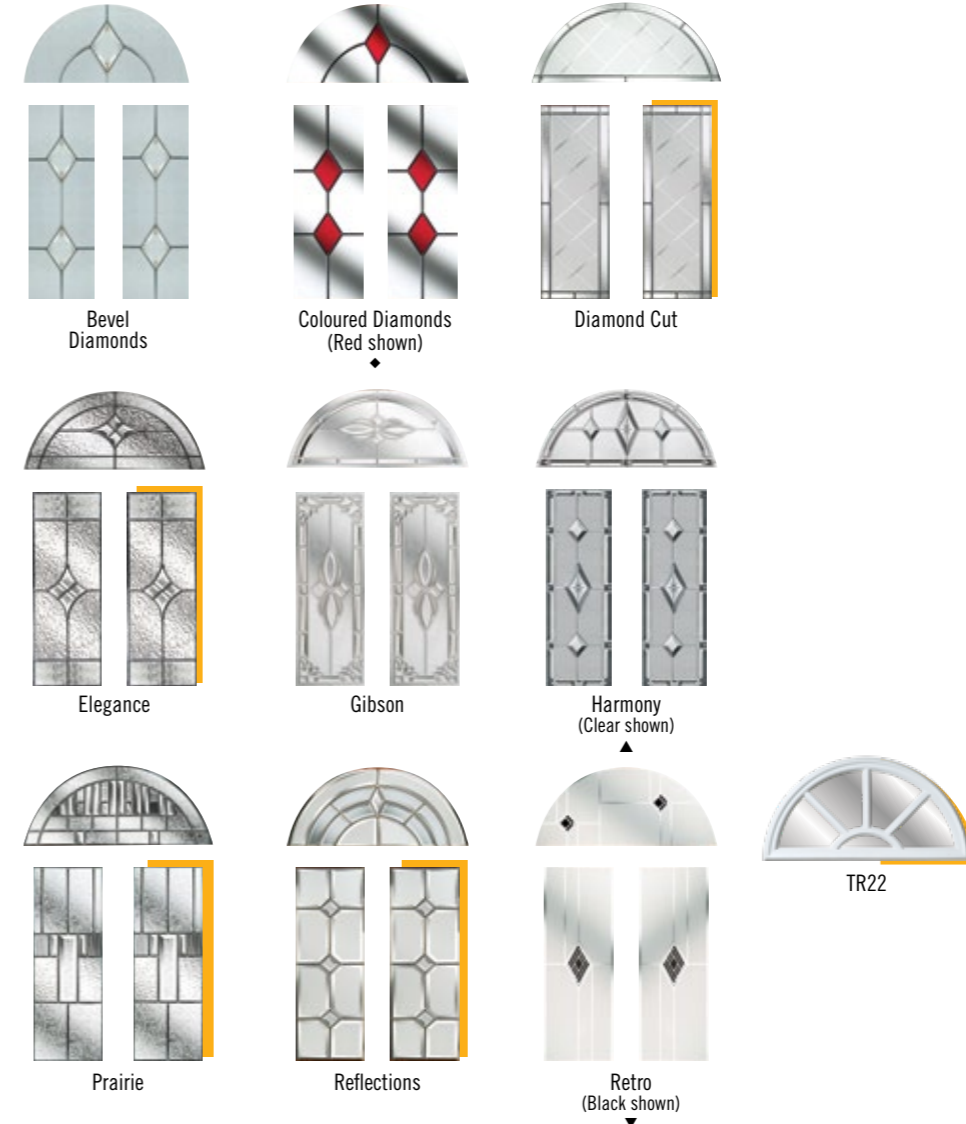

CHOOSE YOUR OWN RAL COLOUR ▾

DECORATIVE GLAZING OPTIONS

AVAILABLE GLAZING

- TR1E Bevel Diamonds / Clear / Coloured Diamonds / Diamond Cut / Elegance / Gibson / Harmony / Obscure / Prairie / Reflections / Retro
- TR1F Bevel Diamonds / Clear / Coloured Diamonds / Diamond Cut / Elegance / Gibson / Harmony / Obscure / Prairie / Reflections / Retro
- TR22 Clear / Obscure