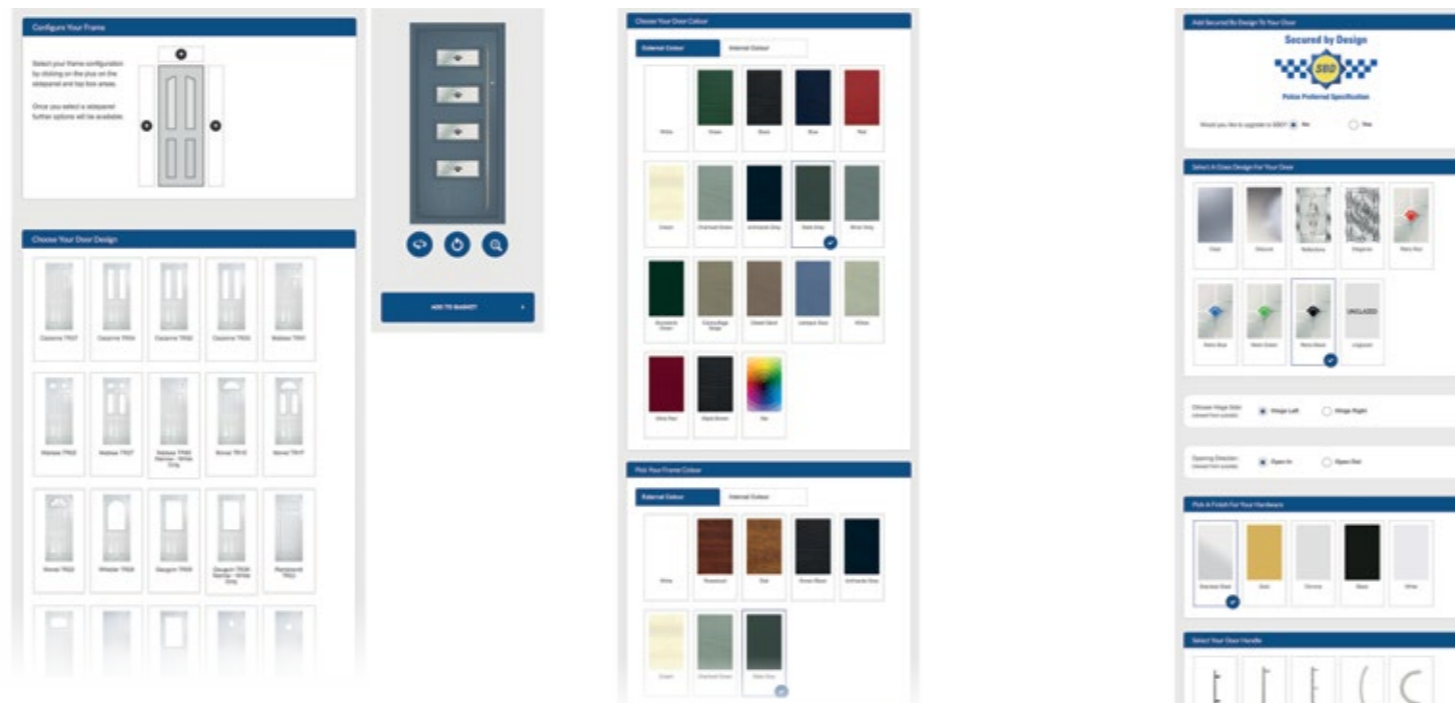

DESIGN YOUR OWN BESPOKE TRUEDOR AND SEE HOW IT LOOKS ON YOUR HOME

Our fantastic on-line door designer allows you to design your door prior to ordering and to visualise how your home will look with your brand new Truedor fitted.

Visit: www.truedor.co.uk

1. Design your Truedor
2. Take a picture of your own home and upload it
3. Use our on-line visualiser to see how your home will look with your chosen door fitted