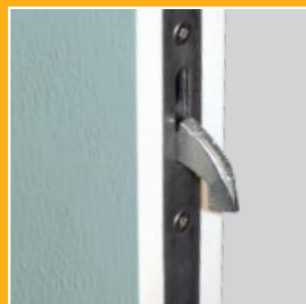

NEW ANTI SNAP, BUMP, DRILL & PICK... YOUR CHOICE!

Secured by Design approved UAP Kinetica Kitemarked high security 3 Star Cylinder, now available across the Truedor range. The cylinder is designed and tested to ensure that if it is attacked from the outside it can still be opened from inside, ensuring that the door will continue to be secure and safe to use and will function as normal for the homeowner.