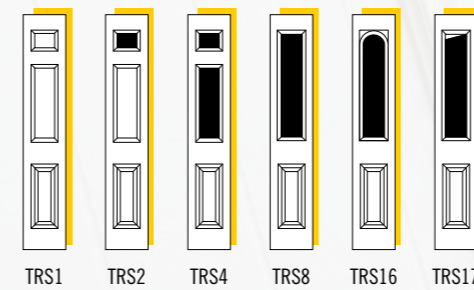

MATCHING SIDE PANELS (438mm including couplers)

Available as Secured by Design, see page 53 for more details.