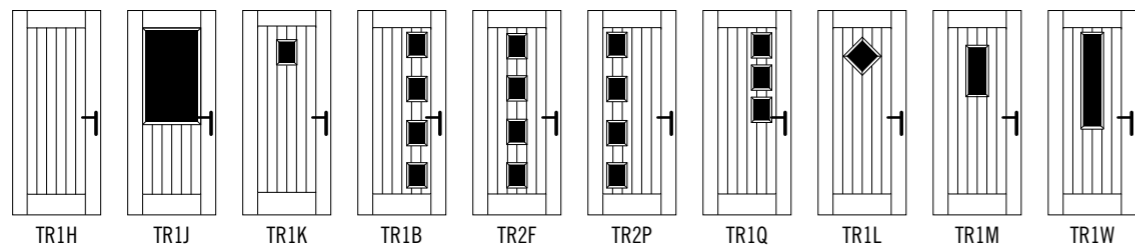

GEORGE CLARKE INTRODUCES THE

COTTAGE RANGE

COTTAGE
RANGE

“
Character properties are perennially popular among home buyers who are looking for a piece of history. These period properties usually offer original features which their owners seek to preserve. Even when looking to renovate or improve these homes, attention to detail is key, so modern fixtures with heritage overtones are the ideal solution.
”

Country cottages are renowned for oozing charm whilst affording a warm welcome. From their flagstone floors and cast-iron fireplaces through to their tightly thatched roofs and sturdy garden gates, the typical British cottage is a byword for expert craftsmanship.

Great care must be taken in restoring and maintaining cottages to retain their unique nature, with owners becoming the custodians of their past and future. Salvage yards can be a gold mine for reclaimed fittings and furnishings such as Victorian radiators and aged railway sleepers.

But finding entire sets of matching windows or original front doors of any quality is practically impossible.

With the Cottage range, Truedor makes it possible to put a totally modern door on to any character property in both urban and rural environments.

The Turner door is available in several different styles; choose from our wide variety of colours, and wood stains along with a great choice of glass options.

It is finished with a classic 'tongue and groove' appearance, reminiscent of a sturdy cottage door.

The Cottage range brings a sense of the countryside to any home and with a solid wood-look finish, delivers substance without losing any of the style.

A LITTLE PIECE
OF THE
COUNTRYSIDE
IN ANY
SETTING.

TURNER